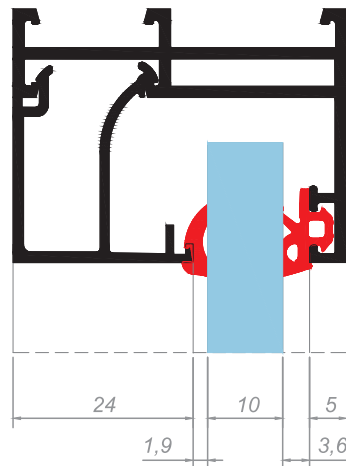

CAM KAPI ADAPTÖRÜ
ADAPTER FOR GLASS DOOR

Kod/Code :OB-G03
Ağırlık/Weight:0,380 kg/m

8mm CAM PROFİLİ
8mm GLAZING BEAD
Kod/Code :OB-G01
Ağırlık/Weight:0,306 kg/m

10mm CAM PROFİLİ
10mm GLAZING BEAD
Kod/Code :OB-G04
Ağırlık/Weight:0,299 kg/m

30mm CAM PROFİLİ
30mm GLAZING BEAD
Kod/Code :OB-G05
Ağırlık/Weight:0,187 kg/m

SERİ 3 / SERIE 3

* 8 mm Cam
8mm Glass

* 10 mm Cam
10mm Glass

* 30 mm Cam
30mm Glass